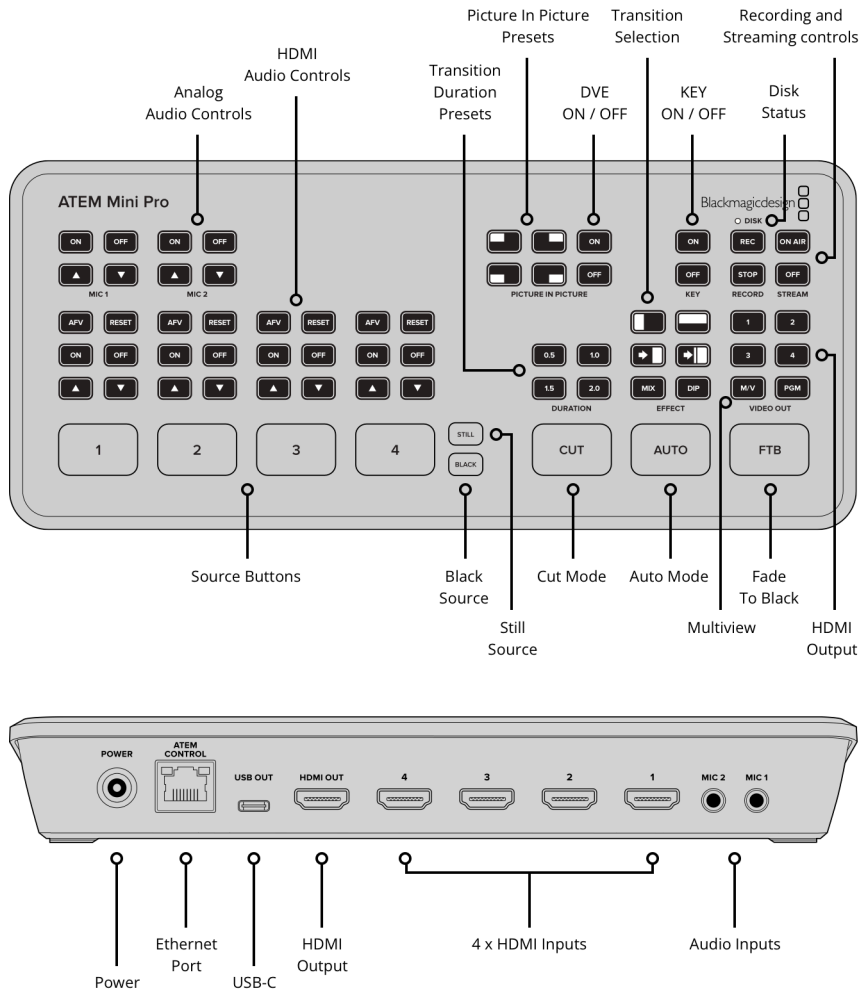

Standards

HD Video Input Standards

720p50, 720p59.94, 720p60
1080p23.98, 1080p24, 1080p25,
1080p29.97, 1080p30, 1080p50,
1080p59.94, 1080p60
1080i50, 1080i59.94, 1080i60

HD Video Output Standards

1080p23.98, 1080p24, 1080p25,
1080p29.97, 1080p30, 1080p50,
1080p59.94, 1080p60

Video Streaming Standards

1080p23.98, 1080p24, 1080p25,
1080p29.97, 1080p30, 1080p50,
1080p59.94, 1080p60

Ultra HD Video Standards

None

Video Sampling

4:2:2 YUV

Color Precision

10-bit

Color Space

Rec 709

HDMI Input Resolutions from Computers

1280 x 720p 50Hz, 59.94Hz and 60Hz
1920 x 1080p 23.98, 24, 25, 29.97, 30,
50, 59.94 and 60Hz
1920 x 1080i 50, 59.94Hz and 60Hz

Colorspace Conversion

Hardware based real time.